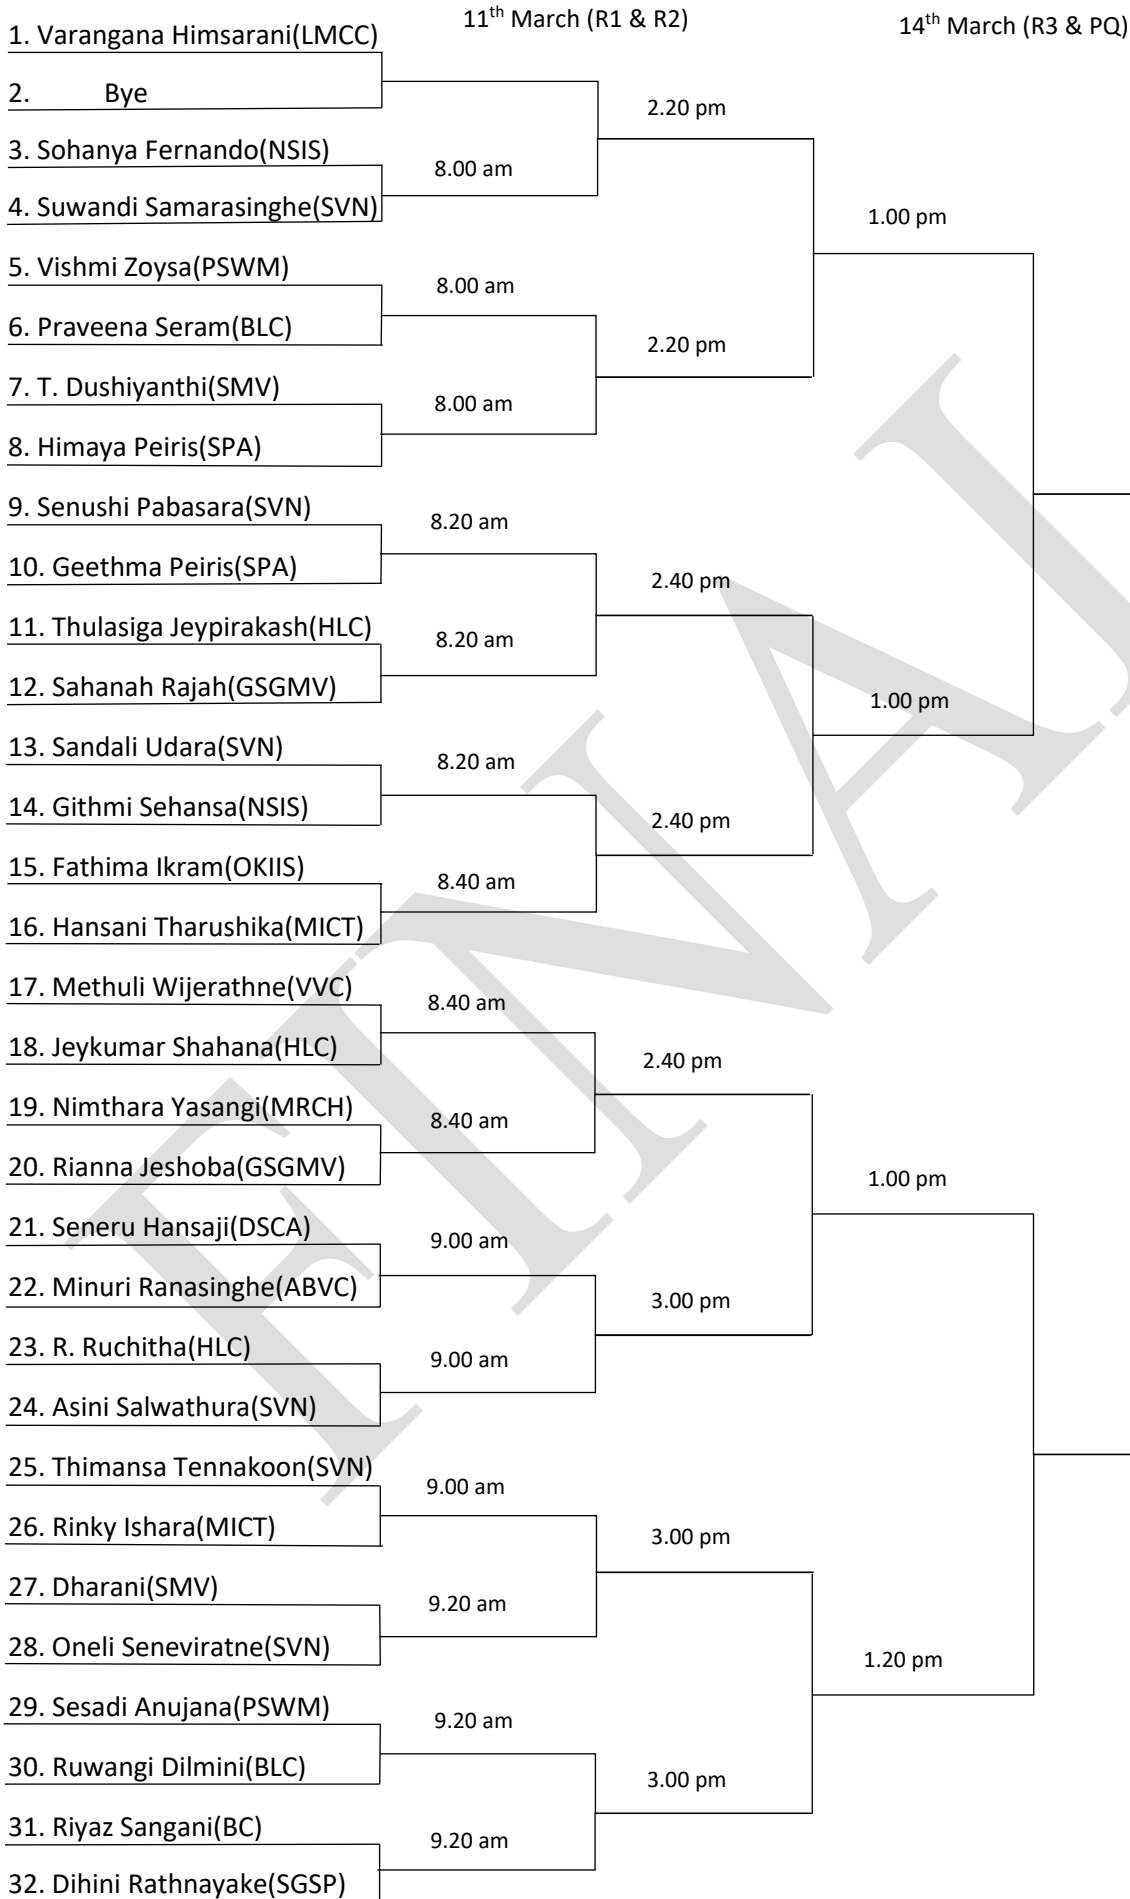

UNDER 15 GIRLS' SINGLES

Ayesh: 0774900709

Venue: University of Moratuwa

33. Sangeerthana Ramachandran

34. Samson Rianna (GSGMV)

3.20 pm

35. Himansala Malshani(MICV)

9.40 am

36. Radhika Yatawara(BC)

1.20 pm

37. Mihidini de Silva(MRCH)

9.40 am

38. Sachini Liyanage(OLV)

3.20 pm

39. Harshitha Manojkumar(HLC)

9.40 am

40. Hiyumi Rathnayake(SGSP)

41. Chalani Hettiarachchi(SVN)

10.00 am

42. Sulochana Mohanarajah(HLC)

3.20 pm

43. Sanuli Walpola(SVN)

10.00 am

44. Amna Ridmi(LGC)