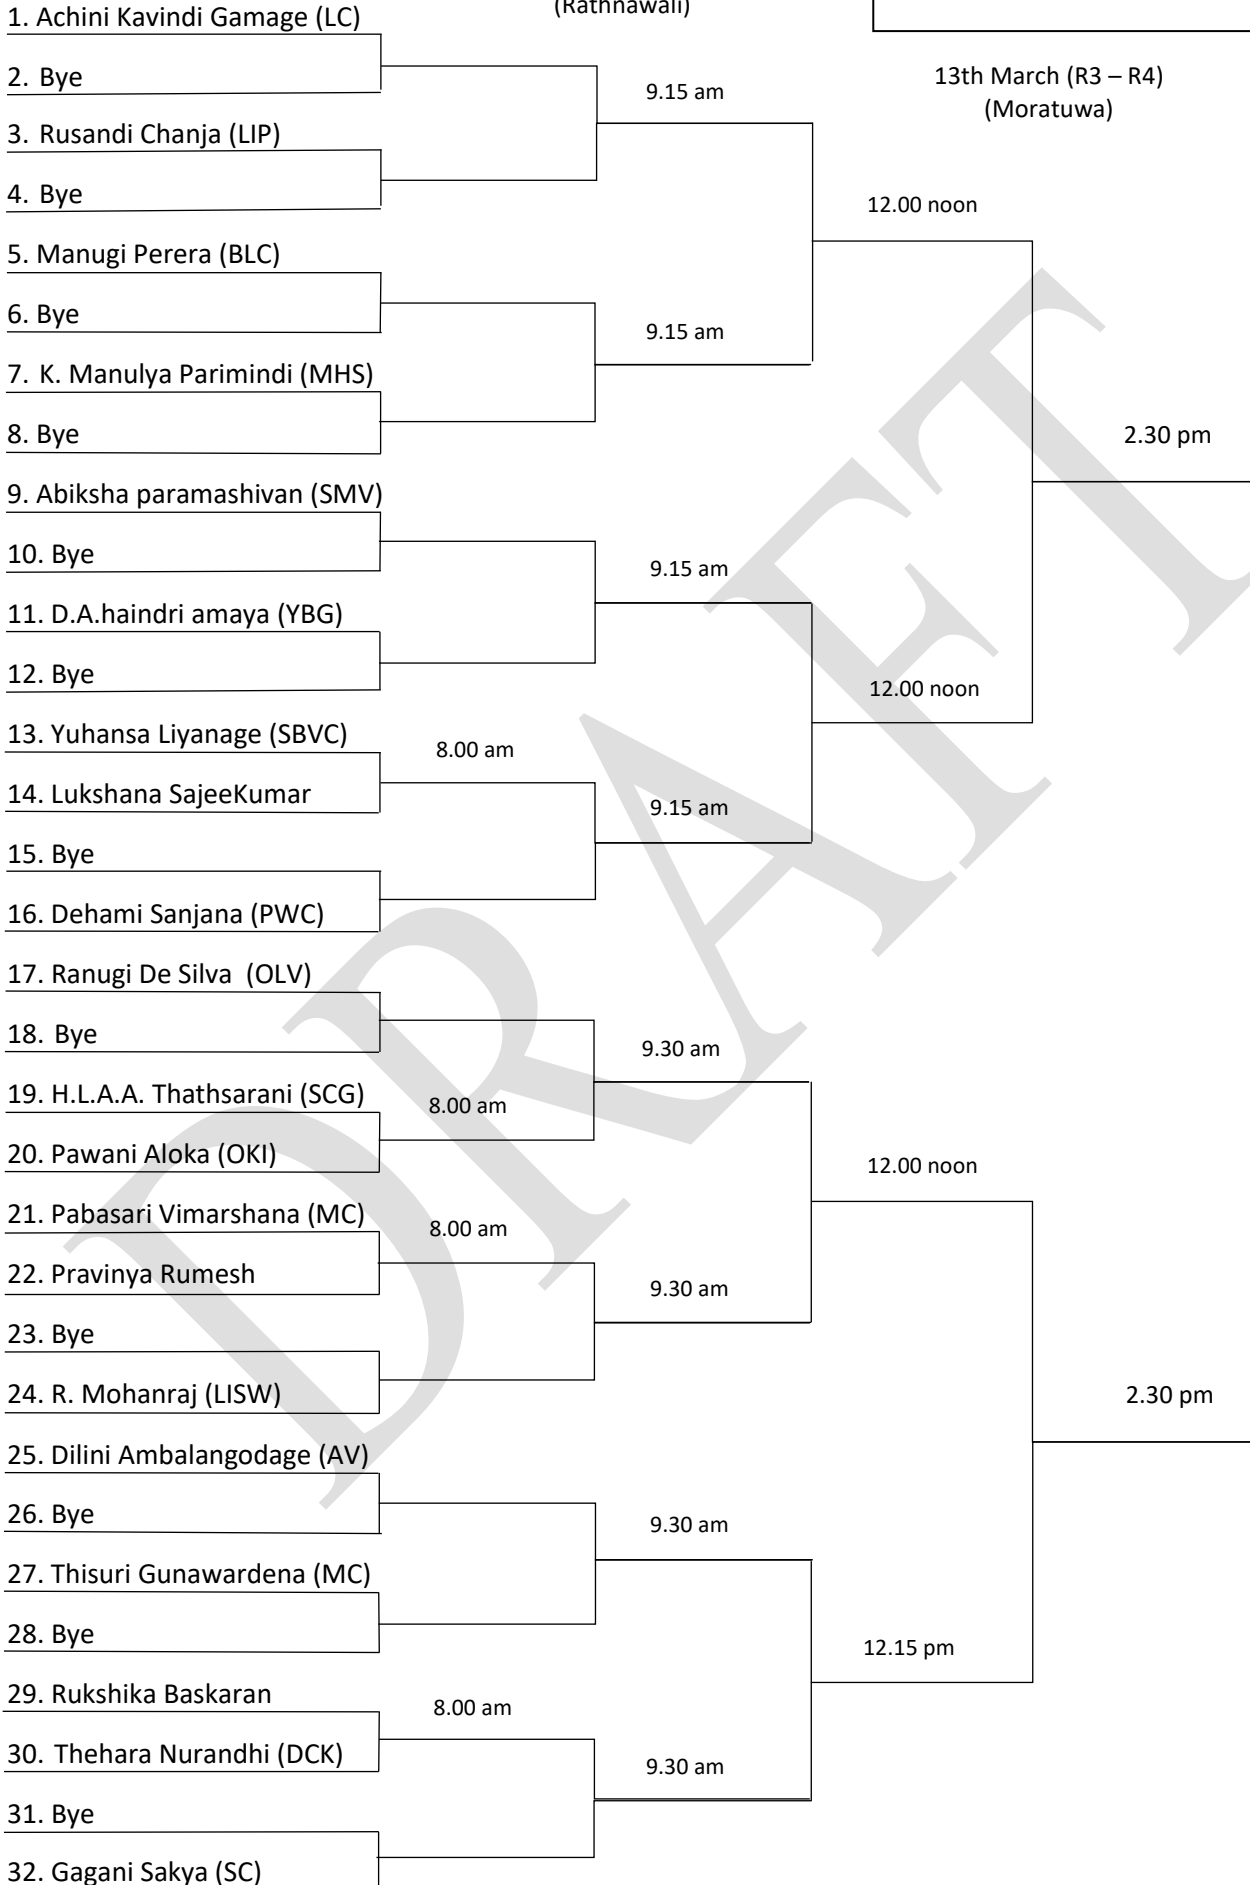

# UNDER 13 GIRLS' SINGLES

Shamika: 0771465095

Venue: Rathnawali Balika Vidyalaya – Gampaha  
And University of Mroatuwa

9<sup>th</sup> March (R1 – R2)  
(Rathnawali)

13<sup>th</sup> March (R3 – R4)  
(Moratuwa)