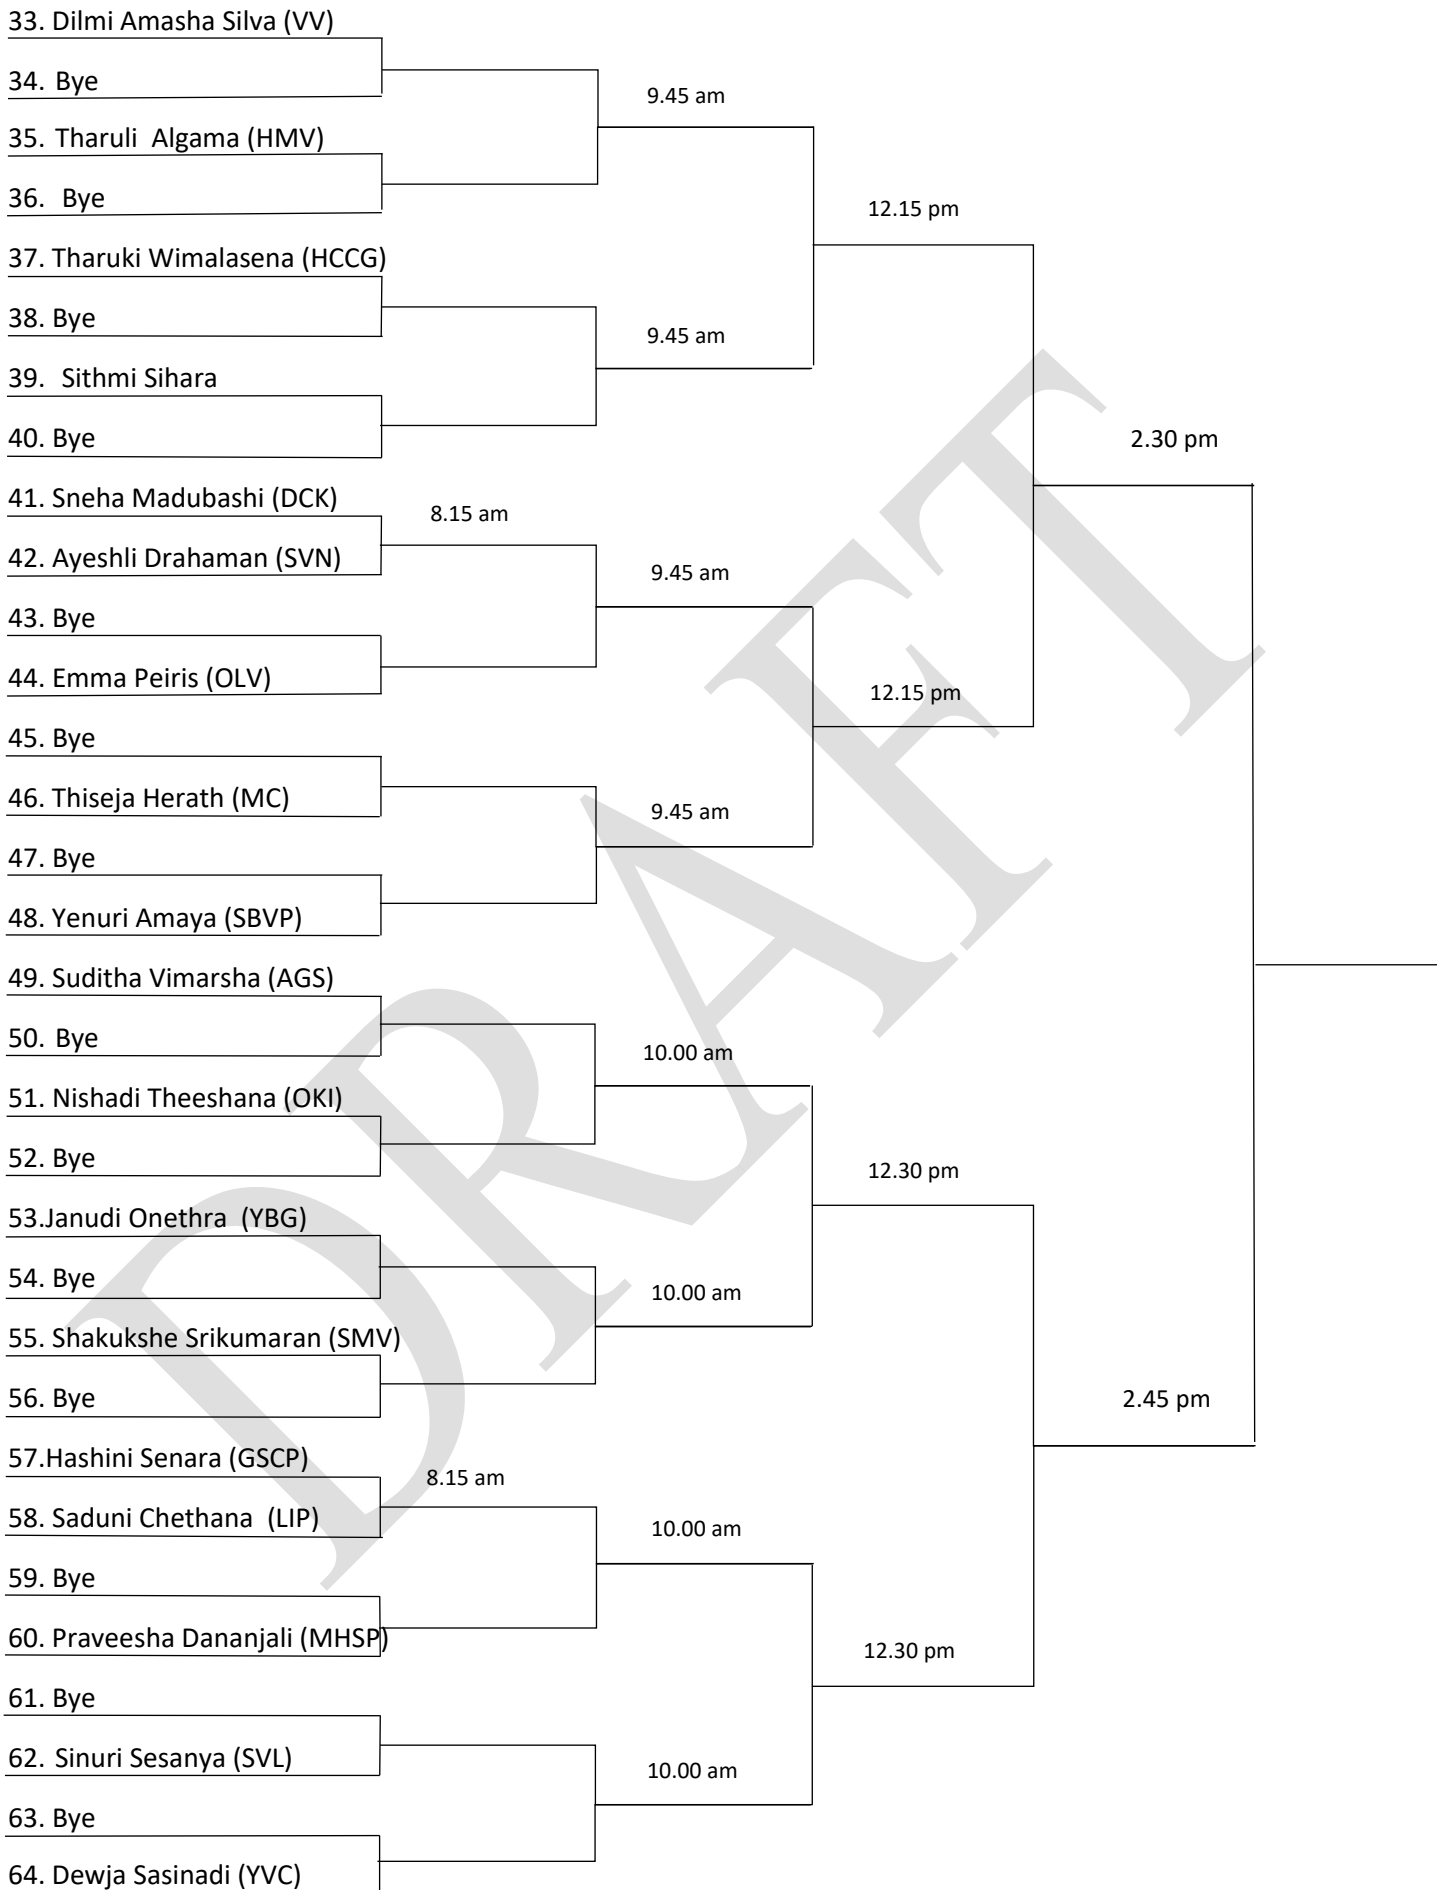

# UNDER 13 GIRLS' SINGLES

Shamika: 0771465095

Venue: Rathnawali Balika Vidyalaya – Gampaha  
And University of Mroatuwa

9<sup>th</sup> March (R1 – R2)  
(Rathnawali)

13<sup>th</sup> March (R3 – R4)  
(Moratuwa)