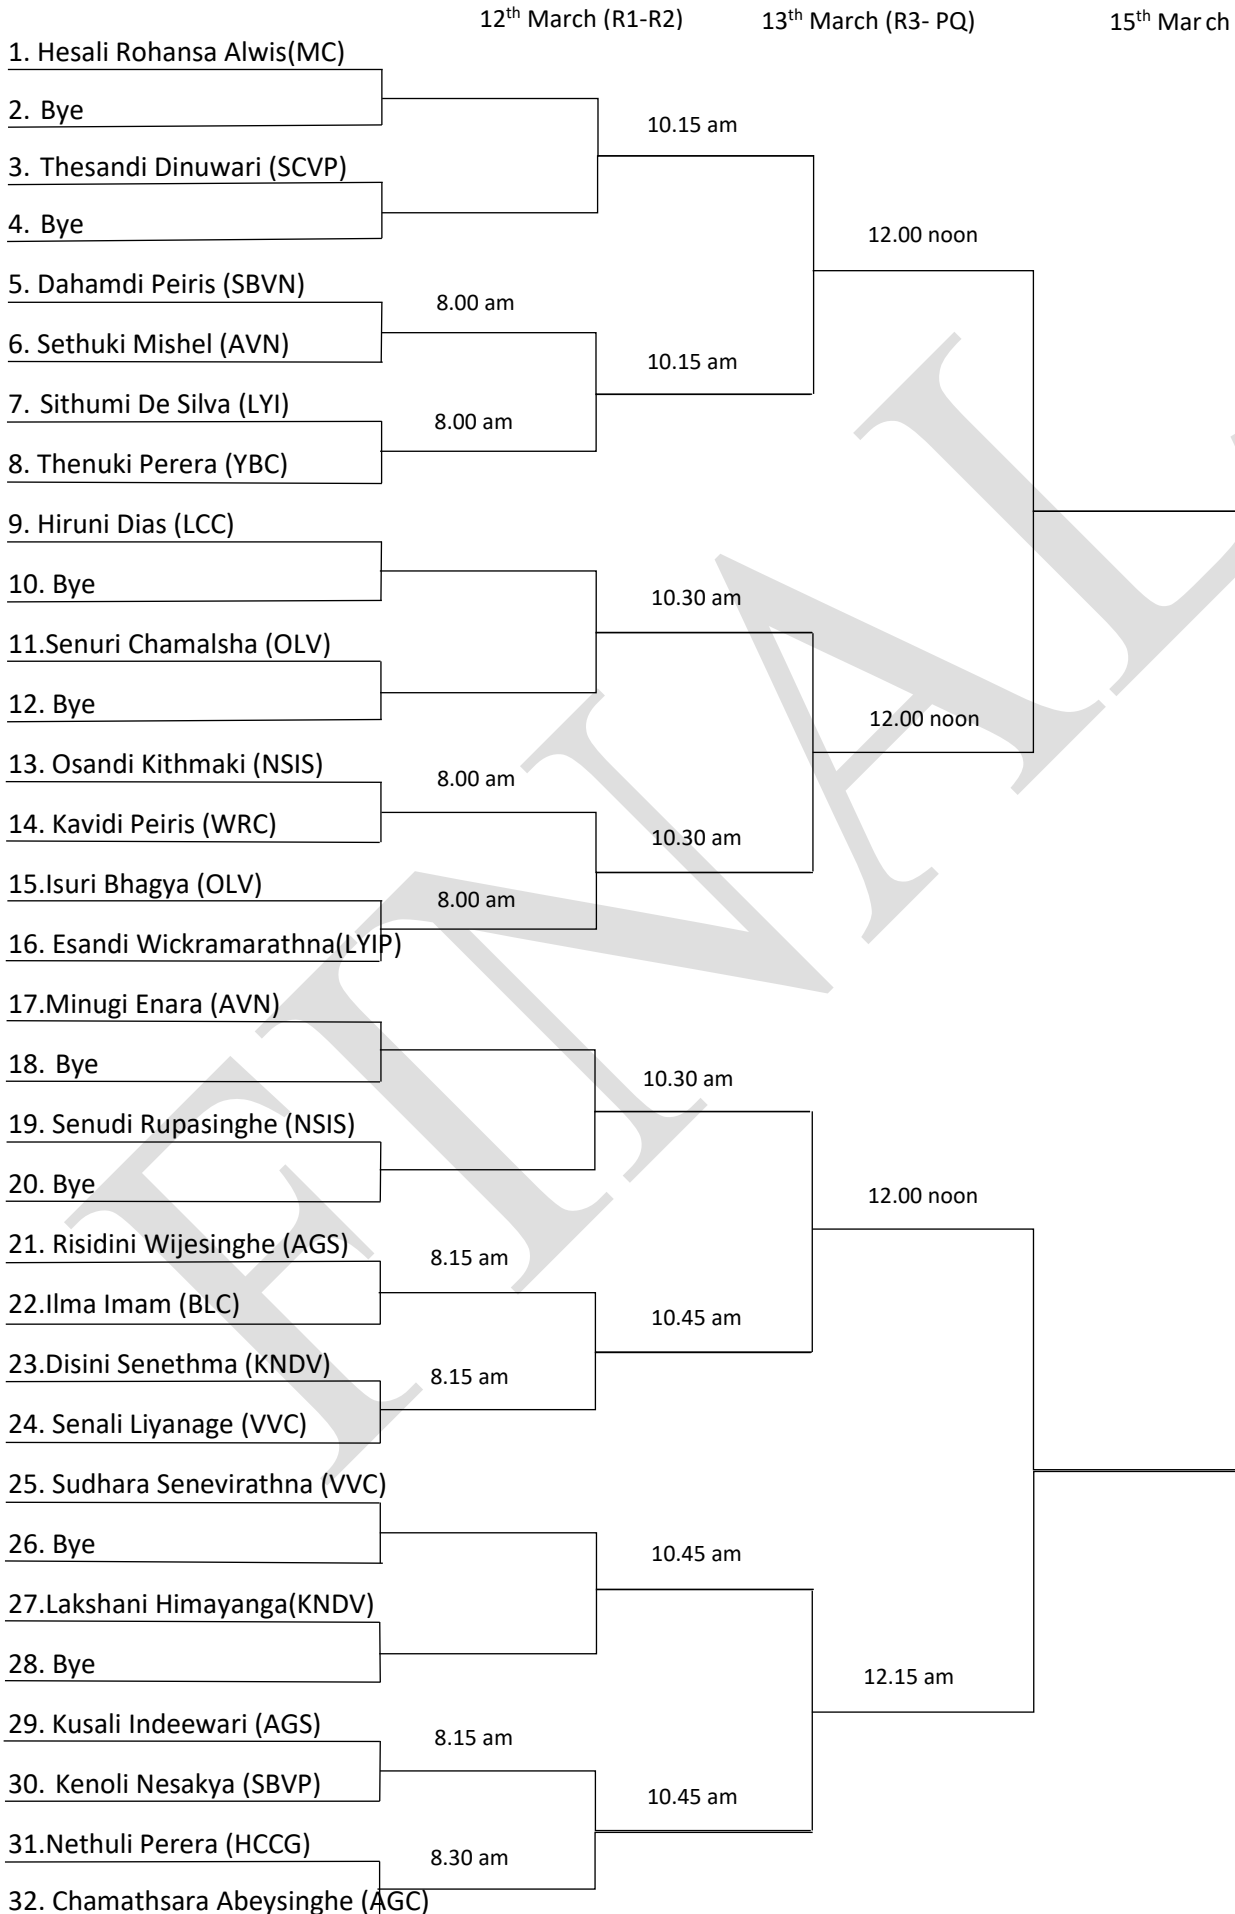

UNDER 11 GIRL'S SINGLES

33. Dewmi Navaratne (GHK)

34. Bye

11.00 am

35. Dulara Samaranyake (LYIN)

36. Bye

12.15 am

37. Dinudi Savindya (BLC)